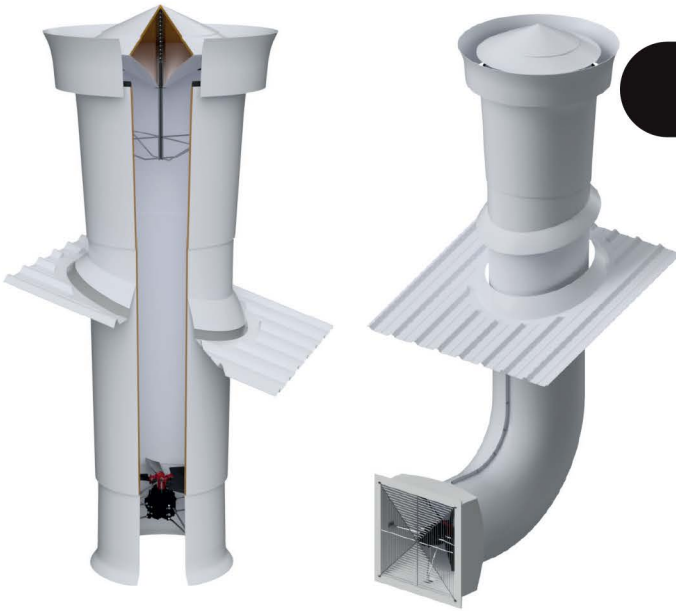

ROOF FANS

ROOF FANS

MODEL		TEC VTT 15	TEC VTT 18	TEC VTT 20
*MOTOR	kW	0,37	0,55	0,75
	V	3x400	3x400	3x400
	rpm	700	700	900
CAPACITY	Pa	20	20	20
	m ³ /h	15.000	18.000	20.000
DIMENSIONS	A** (cm)	365	365	365
	Ø (cm)	80	80	80

* Can be made for other voltages and frequencies.

**Can be made with other dimensions

Made of high quality fiberglass, highly energy-efficient and easy to clean.