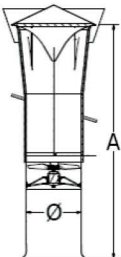

ROOF FANS

ROOF FANS

MODEL		TEC VTT 15	TEC VTT 18	TEC VTT 20
*MOTOR	kW	0,37	0,55	0,75
	V	3x400	3x400	3x400
	rpm	700	700	900
CAPACITY	Pa	20	20	20
	m ³ /h	15.000	18.000	20.000
DIMENSIONS	A** (cm)	365	365	365
	Ø (cm)	80	80	80

* Can be made for other voltages and frequencies.

**Can be made with other dimensions

Made of high quality fiberglass, highly energy-efficient and easy to clean.