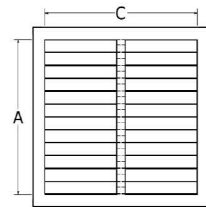

**SHUTTERS**

MODEL		TEC PS 15 TEC PS 18 TEC PS 20	TEC PS 50
DIMENSIONS	A (cm)	87,2	149
	C (cm)	87,2	149
TYPE	PVC	✓	✓
	Al	✓	✓

High durability, low-maintenance, and easy cleaning aluminum and PVC shutters.

**GRILLS**

MODEL		VTC 15 GR VTC 18 GR VTC 20 GR	VTV 15 GR VTV 18 GR VTV 20 GR
DIMENSIONS	Ø(cm)	102	A (cm) 93

High durability, low-maintenance, and easy cleaning stainless steel.